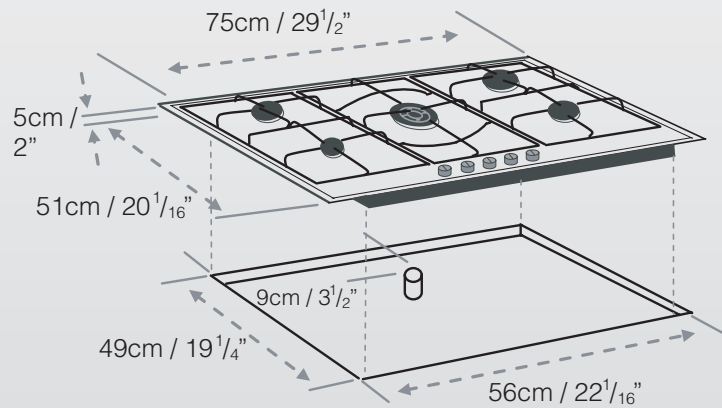

[GAS COOKTOP - 75040GM-M / CGA 76WOK]

ELECTRICAL REQUIREMENT:

115 Volt 60hZ

15 AMP

Unit Dims: 75cm W x 51cm D / 29 1/2" W X 20 1/16" D

Cut-outs: 56 W x 49cm D / 22 1/16" W x 19 1/4" D