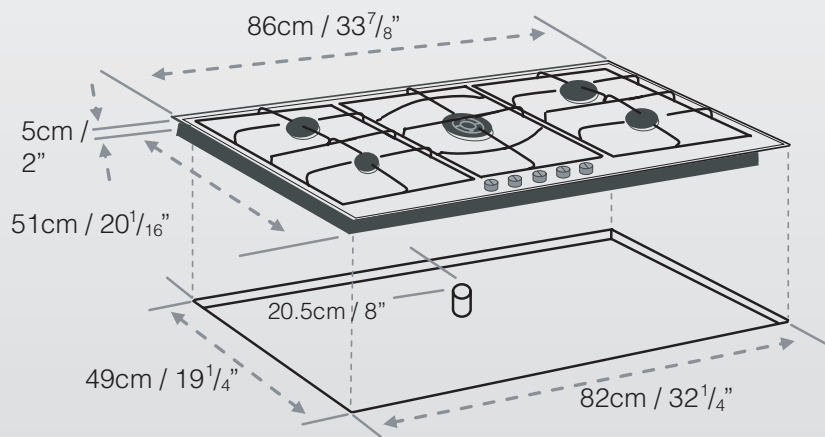

[GAS COOKTOP - CGA 90WOK]

ELECTRICAL REQUIREMENT:

115 Volt 60hZ

15 AMP

Unit Dims: 86cm w x 51cm D / 33 7/8" w X 20 1/16" D

Cut-outs: 82cm w x 49cm D / 32 1/4" w x 19 1/4" D