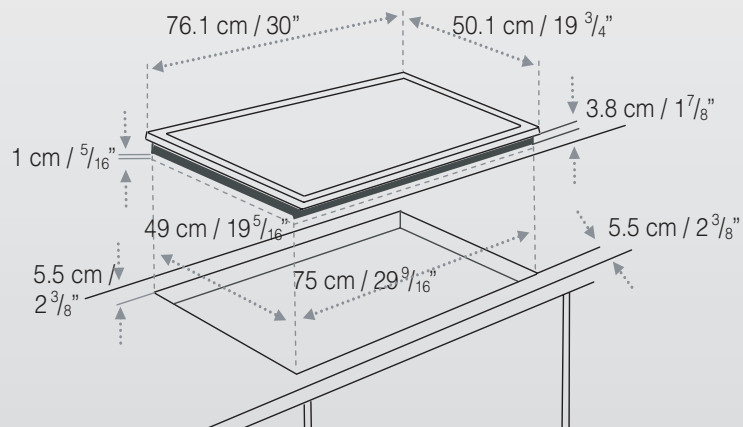

[ELECTRIC COOKTOP – HK854080XB / 86731K-MN]

ELECTRICAL REQUIREMENT:

208/230 Volt/60Hz

40 AMP / 7800w

Unit Dims: 76.1cm w x 50.1cm D / 30" w X 19 3/4" D

Cut-outs: 75cm w x 49cm D / 29 9/16" w x 19 5/16" D