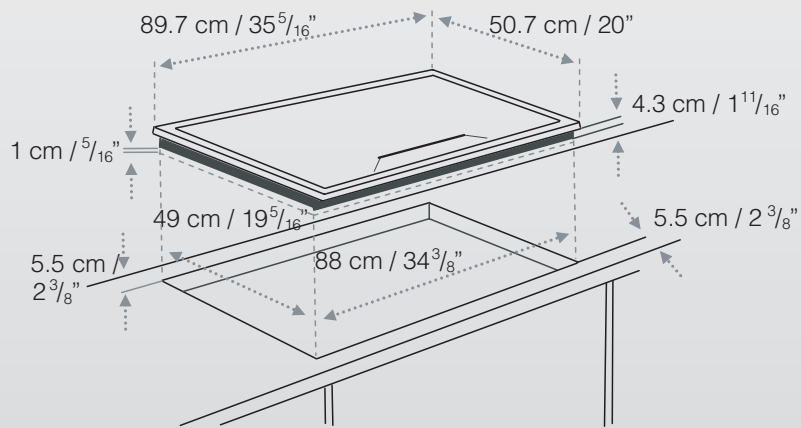

[ELECTRIC COOKTOP – 96931K-MN / 96901K]

ELECTRICAL REQUIREMENT:

208/230 Volt/60Hz

50 AMP / 9700w

Unit Dims: 89.7cm W x 50.7cm D / 35 5/16" W X 20" D

Cut-outs: 88cm W x 49cm D / 34 3/8" W x 19 5/16" D