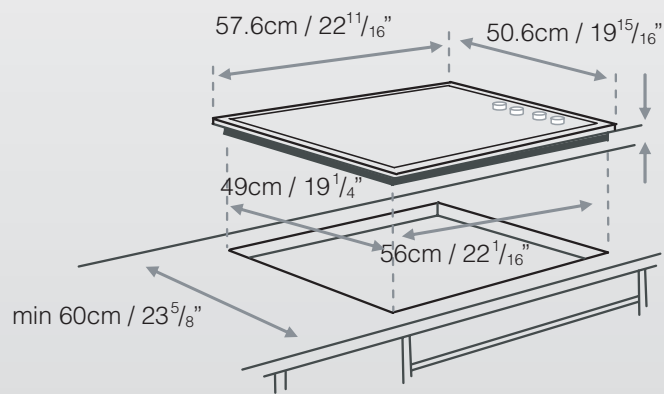

[ELECTRIC COOKTOP – FM600KM-B / CCA60S]

ELECTRICAL REQUIREMENT:

208/230 Volt 60Hz

30 AMP / 5800w

Unit Dims: 57.6cm W x 50.6cm D / 22¹/₁₆" W X 19¹⁵/₁₆"

Cut-outs: 56cm W x 49cm D / 22¹/₁₆" W x 19¹/₄" D