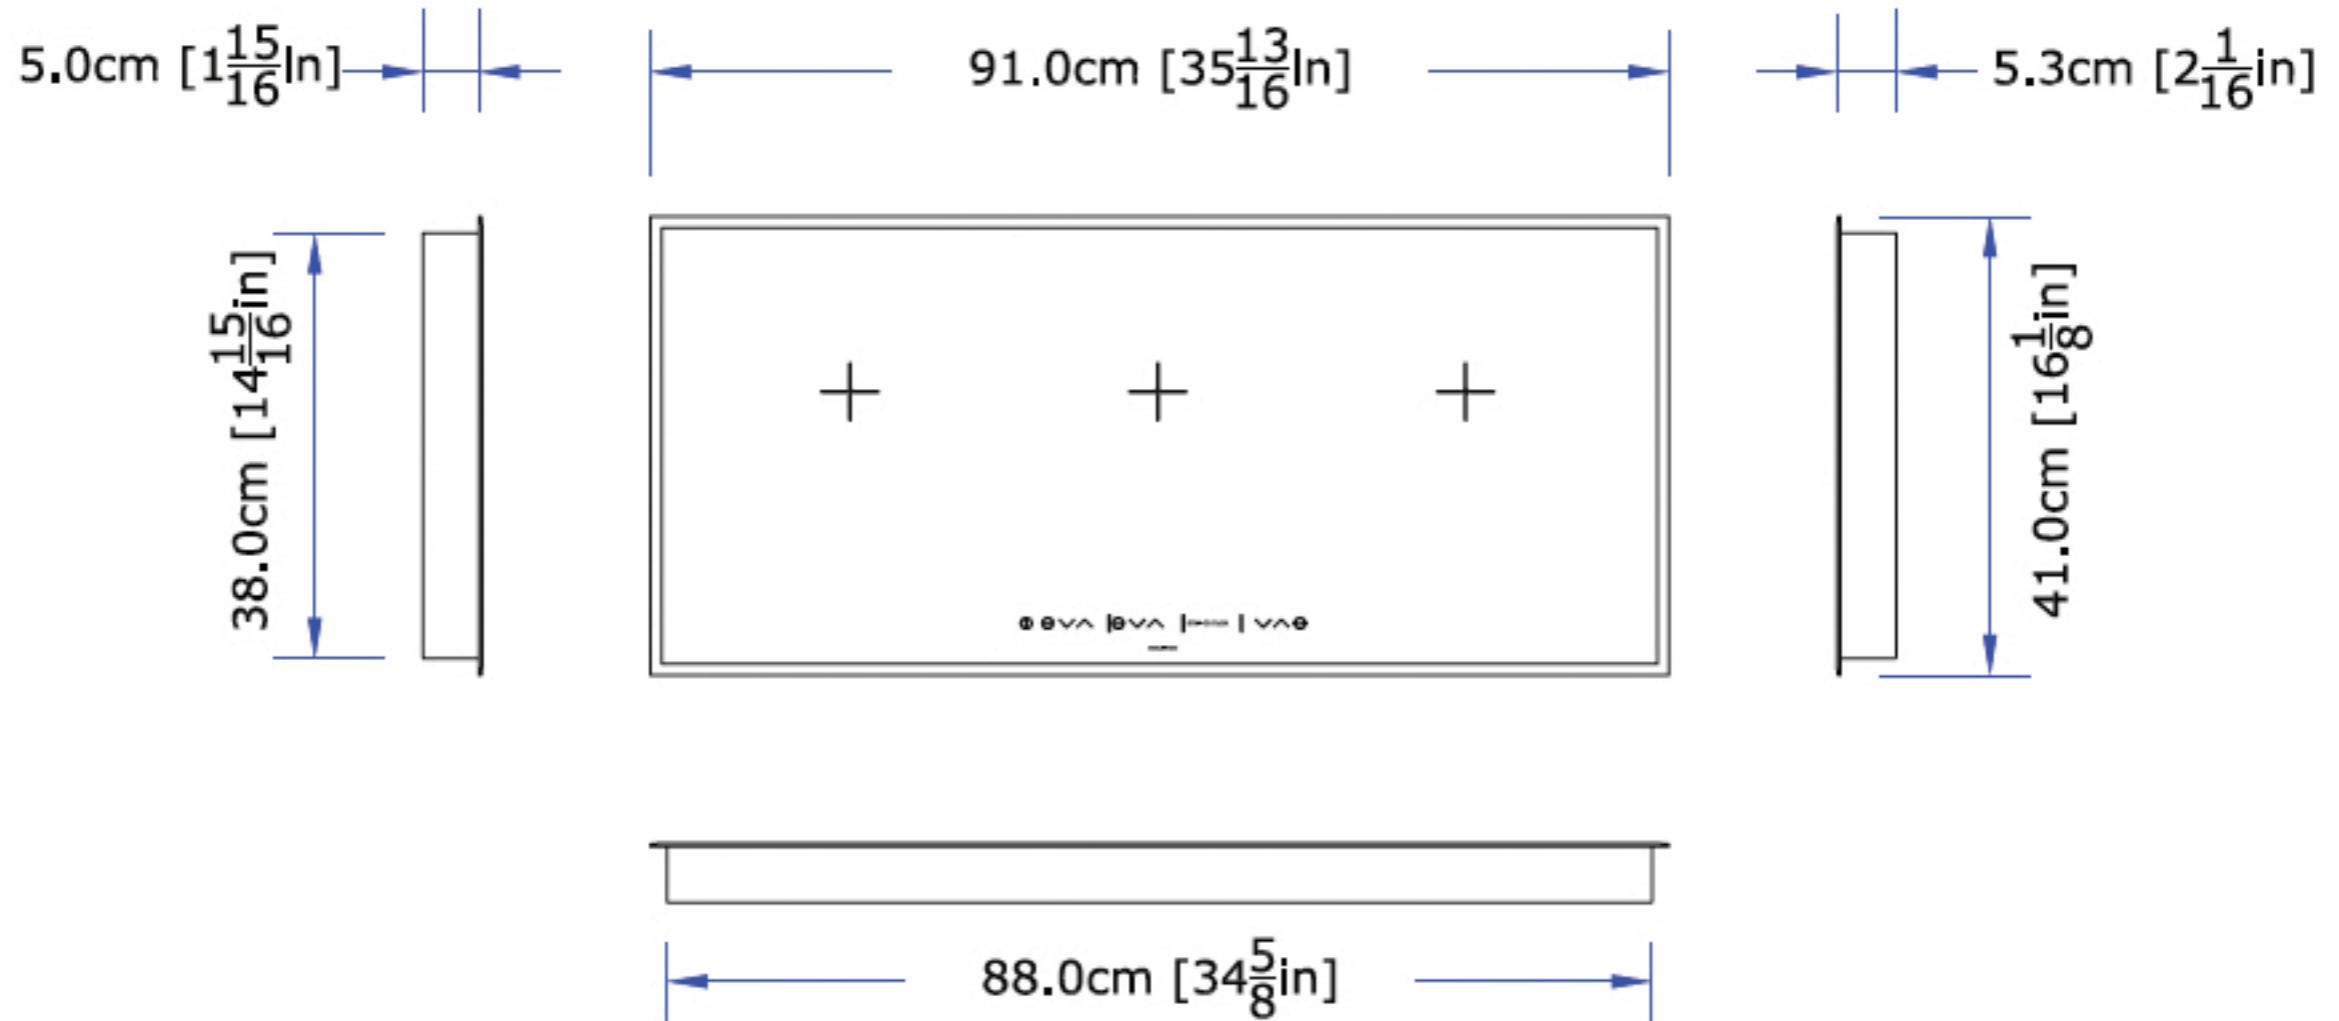

perfekt in form und funktion

Model HK953400FB

Specifications are subject to change without notice.
Unit dimensions may vary by $\pm 3\text{mm}$ [1/8 in]