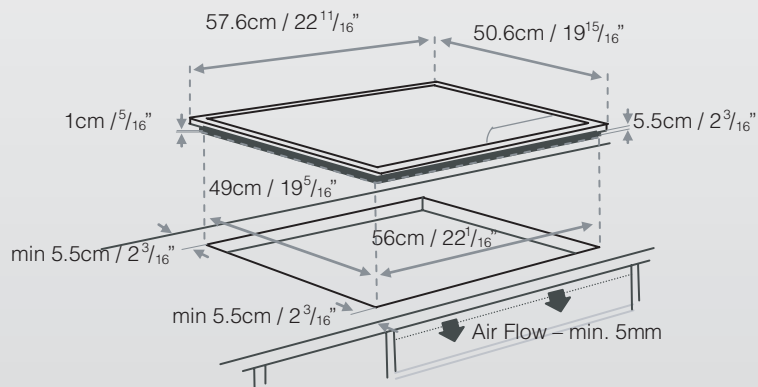

[INDUCTION COOKTOP – HK654200XB / 68031K-MN]

A minimum gap of 20mm must be left between bottom of cooktop and top of oven

ELECTRICAL REQUIREMENT:

208/230 Volt/60Hz

40 AMP / 7400w

Unit Dims: 57.6cm W x 50.6cm D / 22 11/16" W X 19 15/16" D

Cut-outs: 56cm W x 49cm D / 22 1/16" W x 19 1/4" D