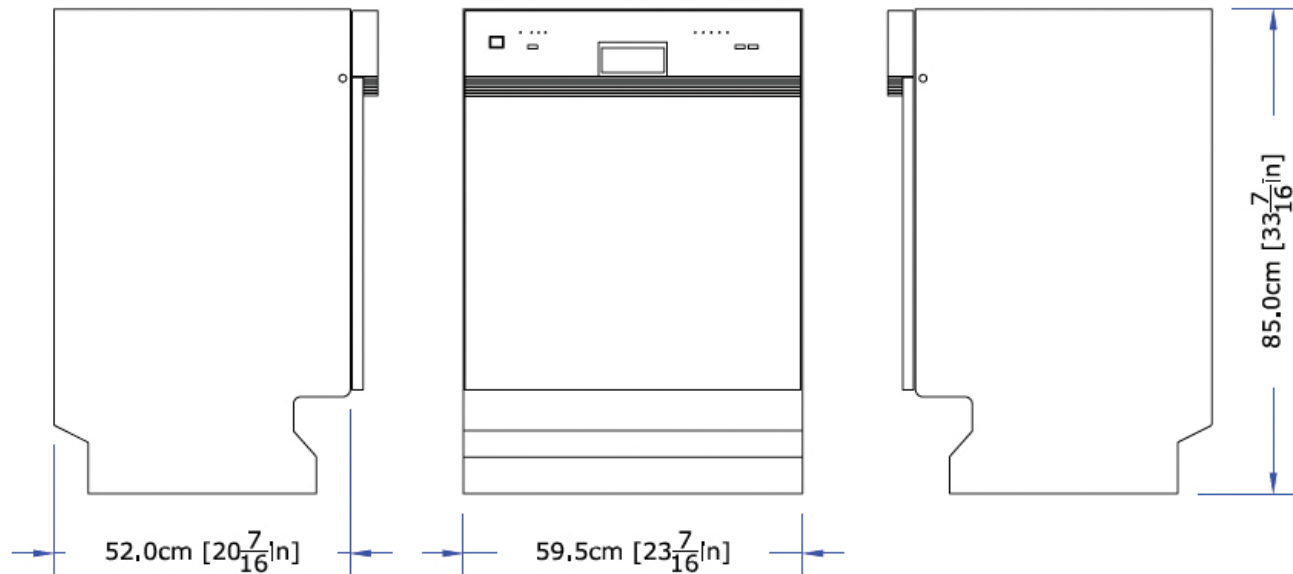

F45078I-M

Minimum height shown.

Leg height is adjustable by an additional
6.5cm [2 1/2 in]

Specifications are subject to change without notice.

Unit dimensions may vary by $\pm 3\text{mm}$ [1/8 in]