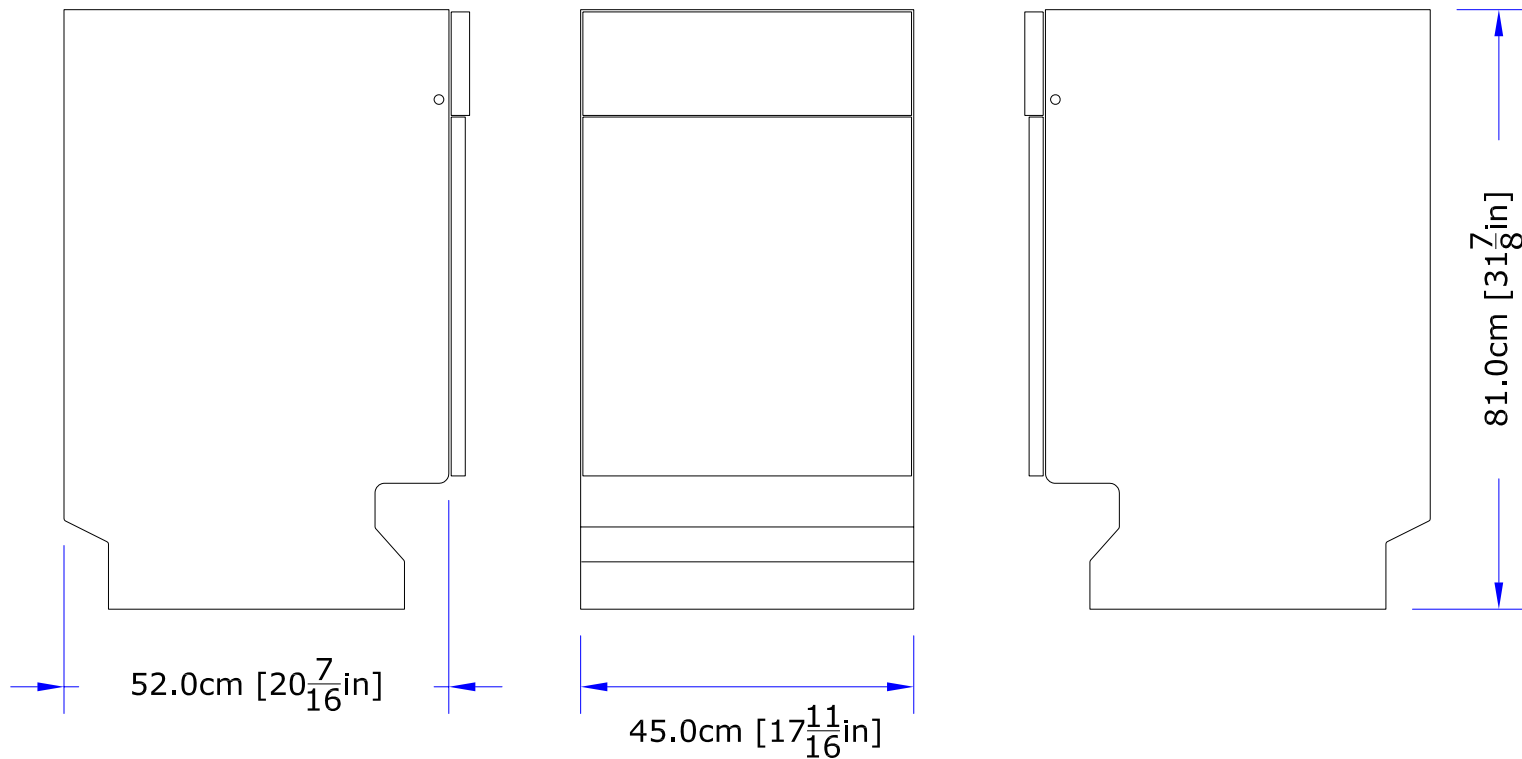

F65478VI-S

Minimum height shown.

Leg height is adjustable by an additional

6.5cm [2 1/2 in]

Specifications are subject to change without notice.

Unit dimensions may vary by $\pm 3\text{mm}$ [1/8 in]