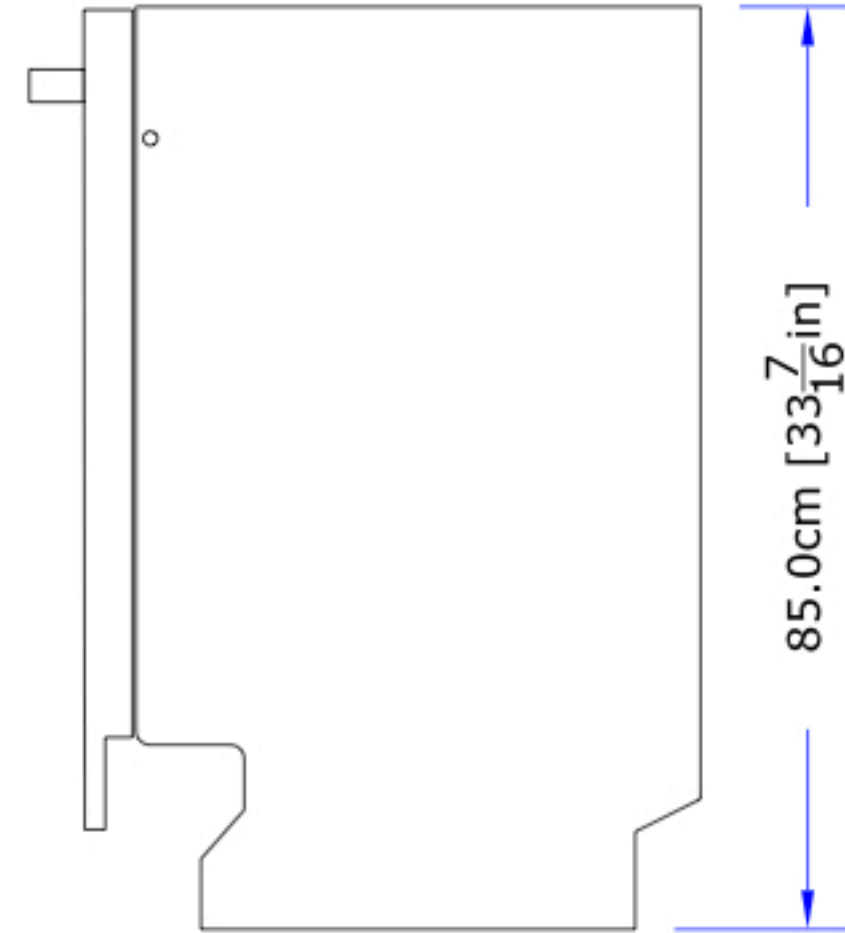

F89078 VI-M

Minimum height shown.
Leg height is adjustable by an additional
6.5cm [2 1/2 in]
Specifications are subject to change without notice.
Unit dimensions may vary by ± 3 mm [1/8 in]