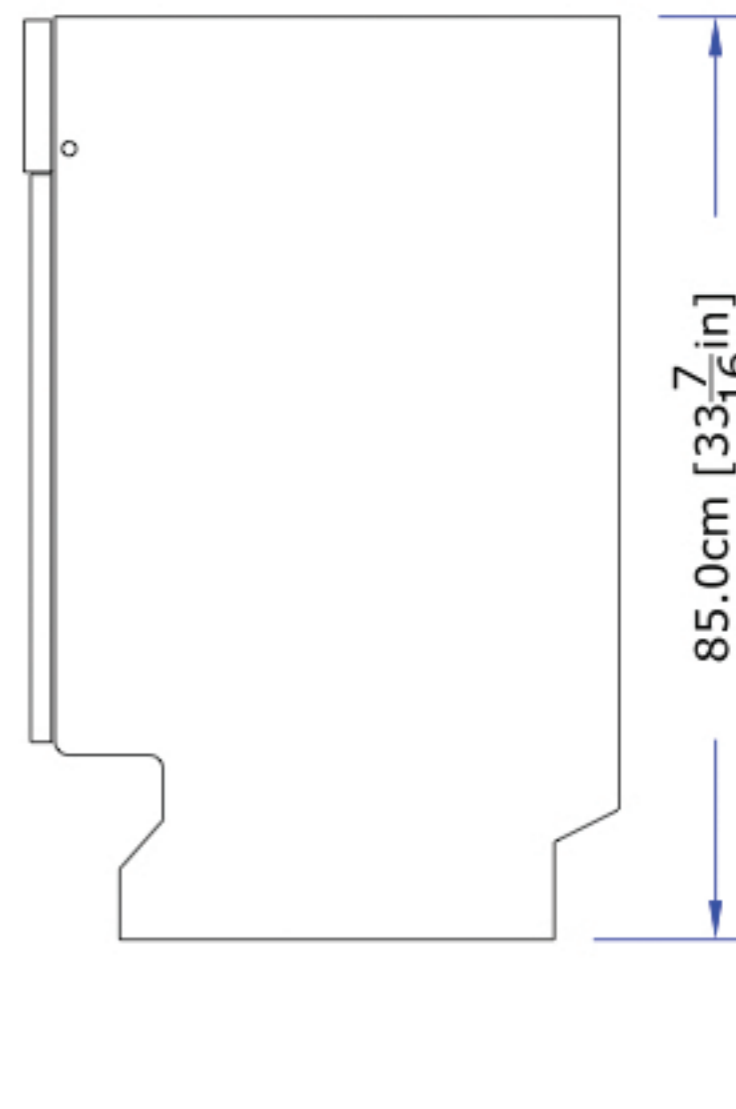

F89078 VI-S

Minimum height shown.
Leg height is adjustable by an additional
6.5cm [2 1/2 in]
Specifications are subject to change without notice.
Unit dimensions may vary by $\pm 3\text{mm}$ [1/8 in]