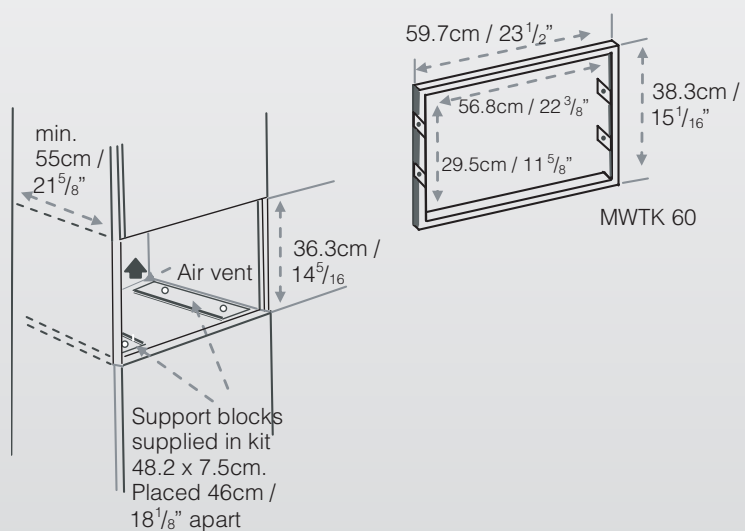

[ MICROWAVE TRIM KITS – MWTK 60 SS ]

Unit Dims outside frame – MWTK 60:  
59.7cm W x 38.3cm H / 23 1/2" W X 15 1/16" H  
Unit Dims inside frame – MWTK 60:  
56.8cm w x 29.5cm H / 22 3/8" w X 11 5/8" H