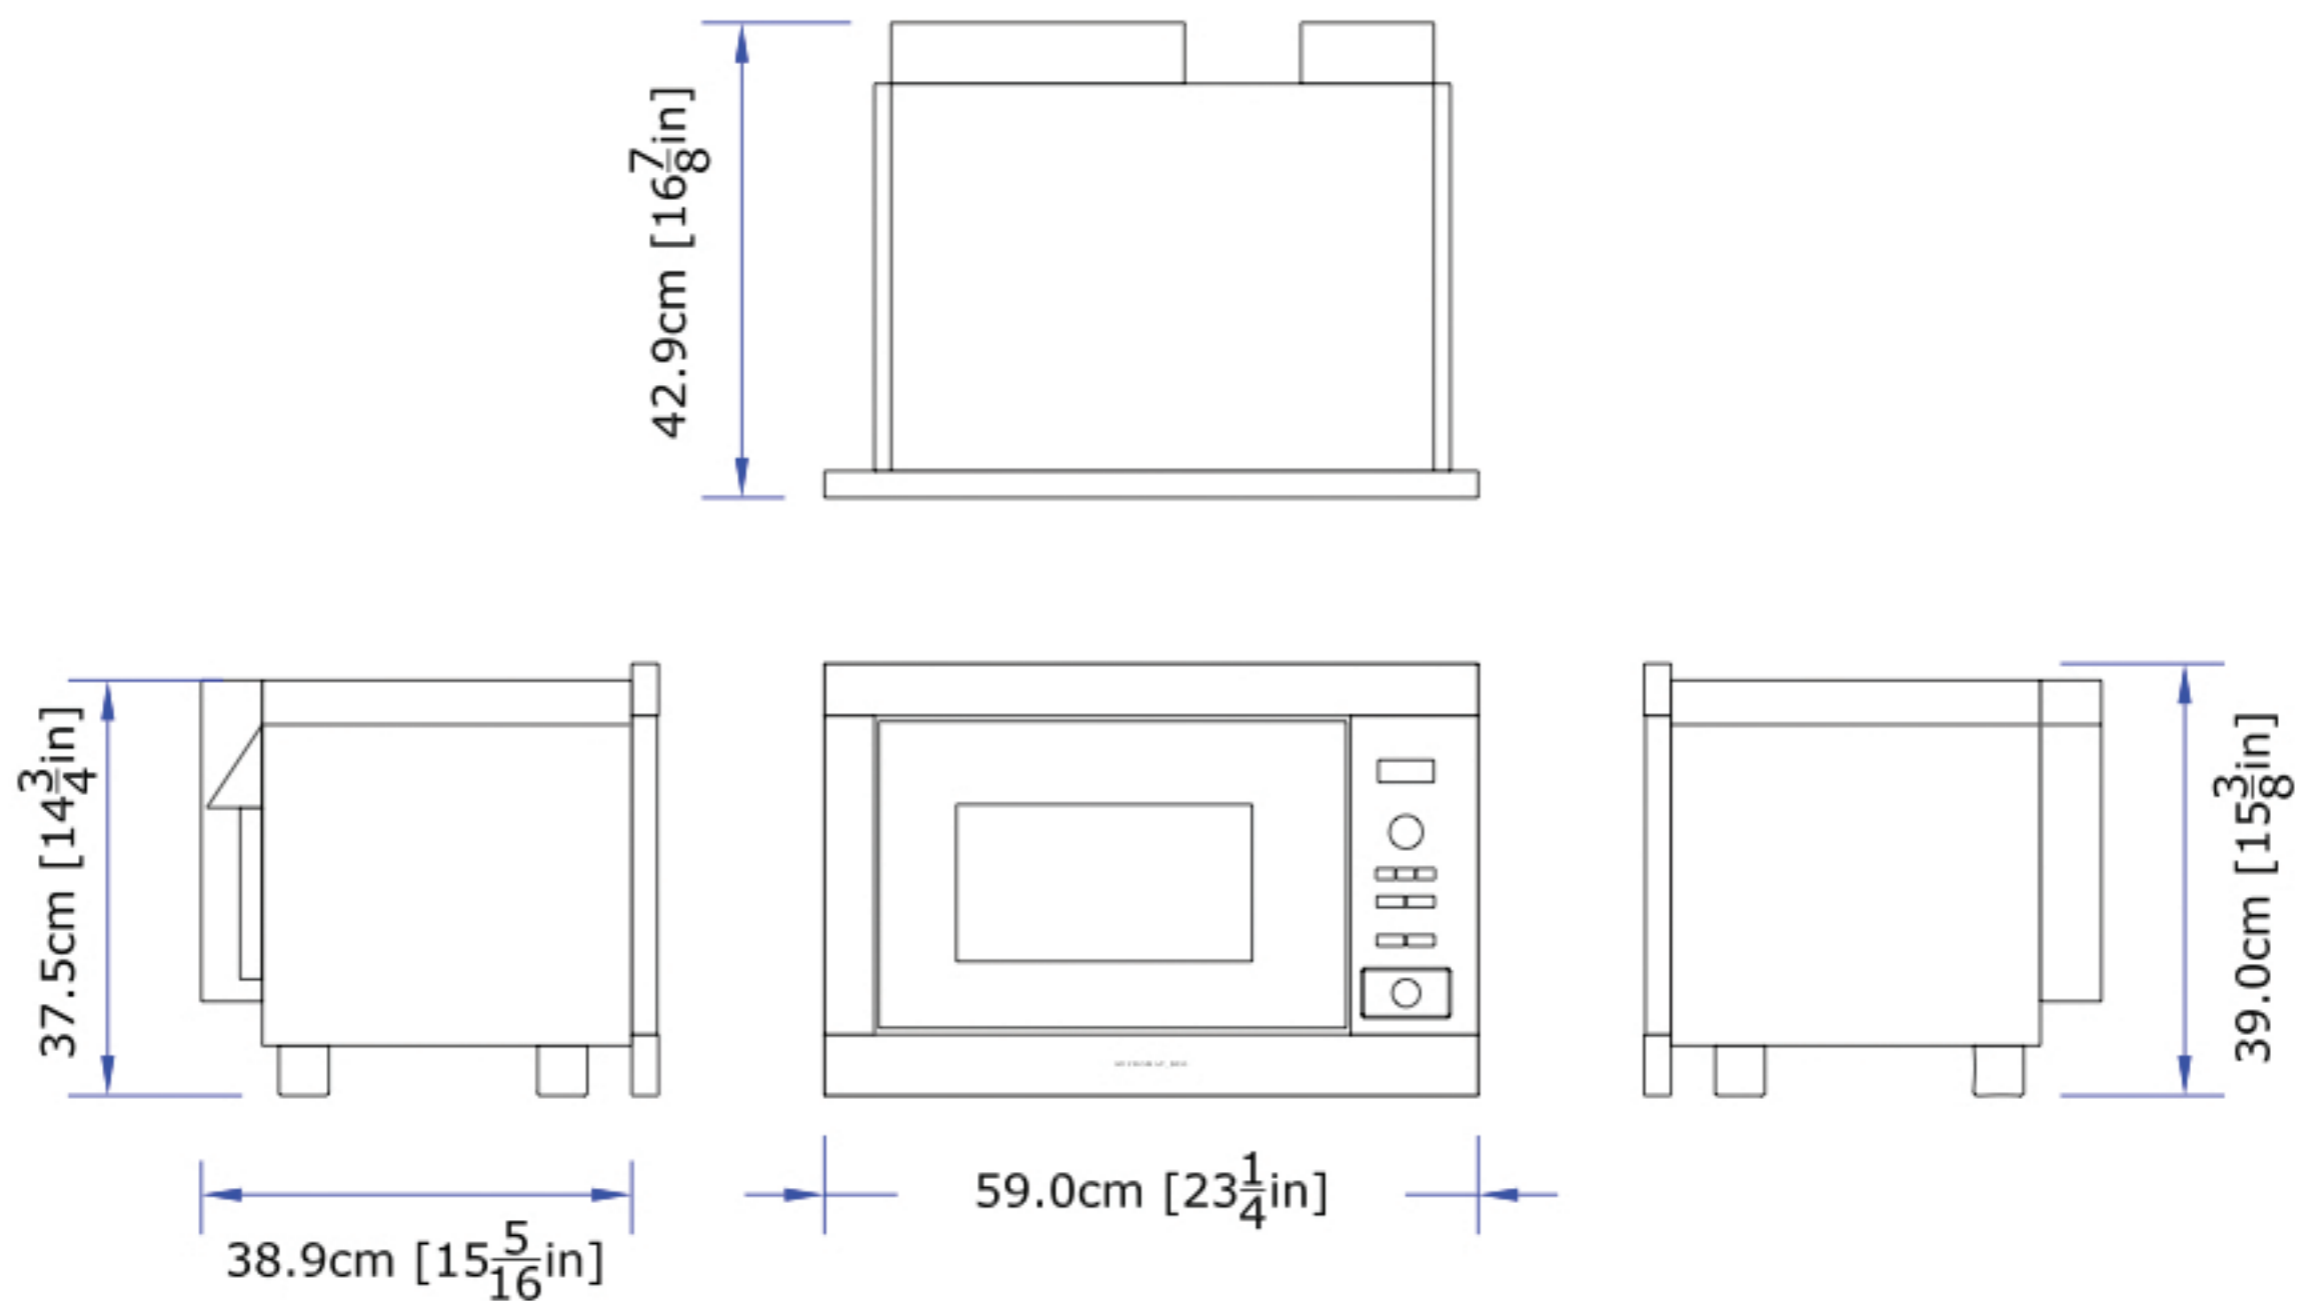

AEG

Electrolux

Micromat-Duo MCD2661EM

Height is as shown.

Leg height is not adjustable.

Specifications are subject to change without notice.

Unit dimensions may vary by $\pm 3\text{mm}$ [1/8 in]