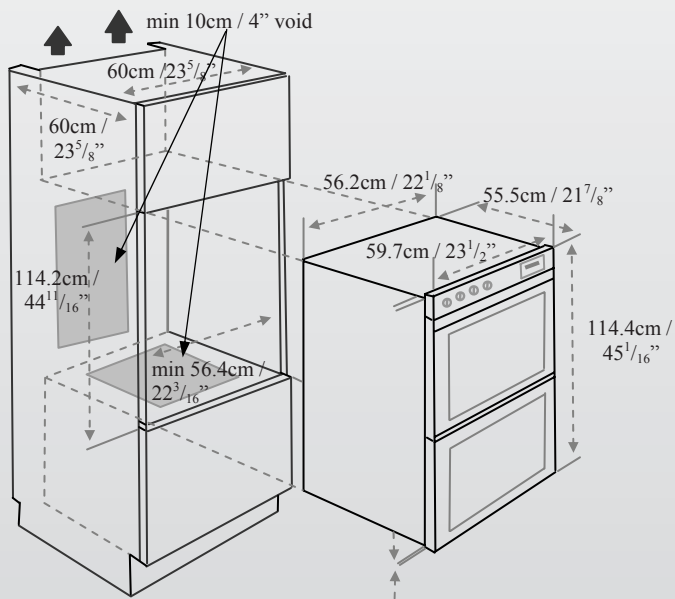

[DOUBLE OVEN – D2006M-M / DEO-60]

ELECTRICAL REQUIREMENT:

208/230 Volt/60Hz

30 AMP / 6000w

Unit Dims: 114.4cm H x 59.7cm W x 55.5cm D

45 1/16" H x 23 1/2" W x 21 7/8" D

Cut-outs: 114.2cm H x 56.4cm W x 60cm D

44 11/16" H x 22 3/16" W x 23 5/8" D