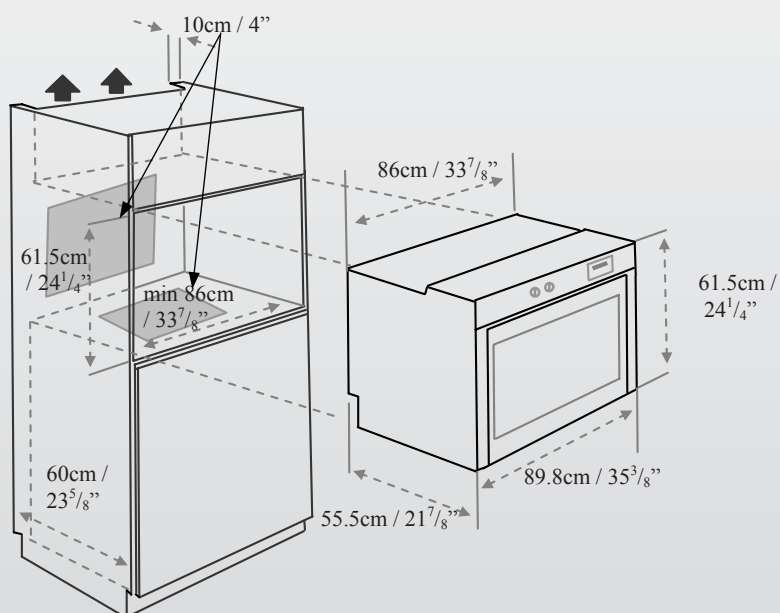

[ SINGLE OVEN – B0509M-M ]

**ELECTRICAL REQUIREMENT:**

208/230 Volt 60hz

20 AMP / 3200w

Unit Dims: 61.5cm H x 89.8cm W x 55.5cm D

24 1/4" H x 35 3/8" W x 21 7/8" D

Cut-outs: 61.5cm H x 86cm W x 60cm D

24 1/4" H x 33 7/8" W x 23 5/8" D