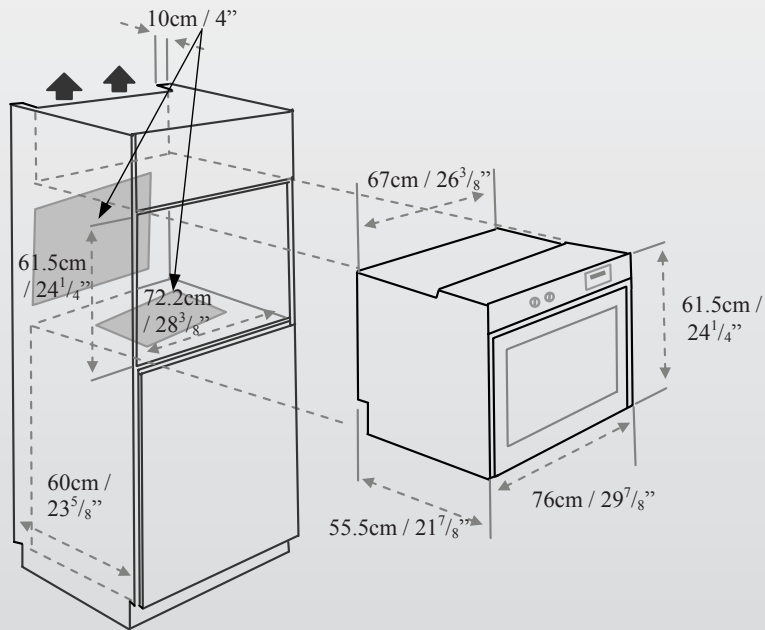

[SINGLE OVEN – B3007M-M / SEO-76S]

ELECTRICAL REQUIREMENT:

208/230 Volt 60Hz

20 AMP / 2950w

Unit Dims: 61.5cm H x 76cm W x 55.5cm D

24 1/4" H x 29 7/8" W x 21 7/8" D

Cut-outs: 61.5cm H x 72.2cm W x 60cm D

24 1/4" H x 28 3/8" W x 23 5/8" D