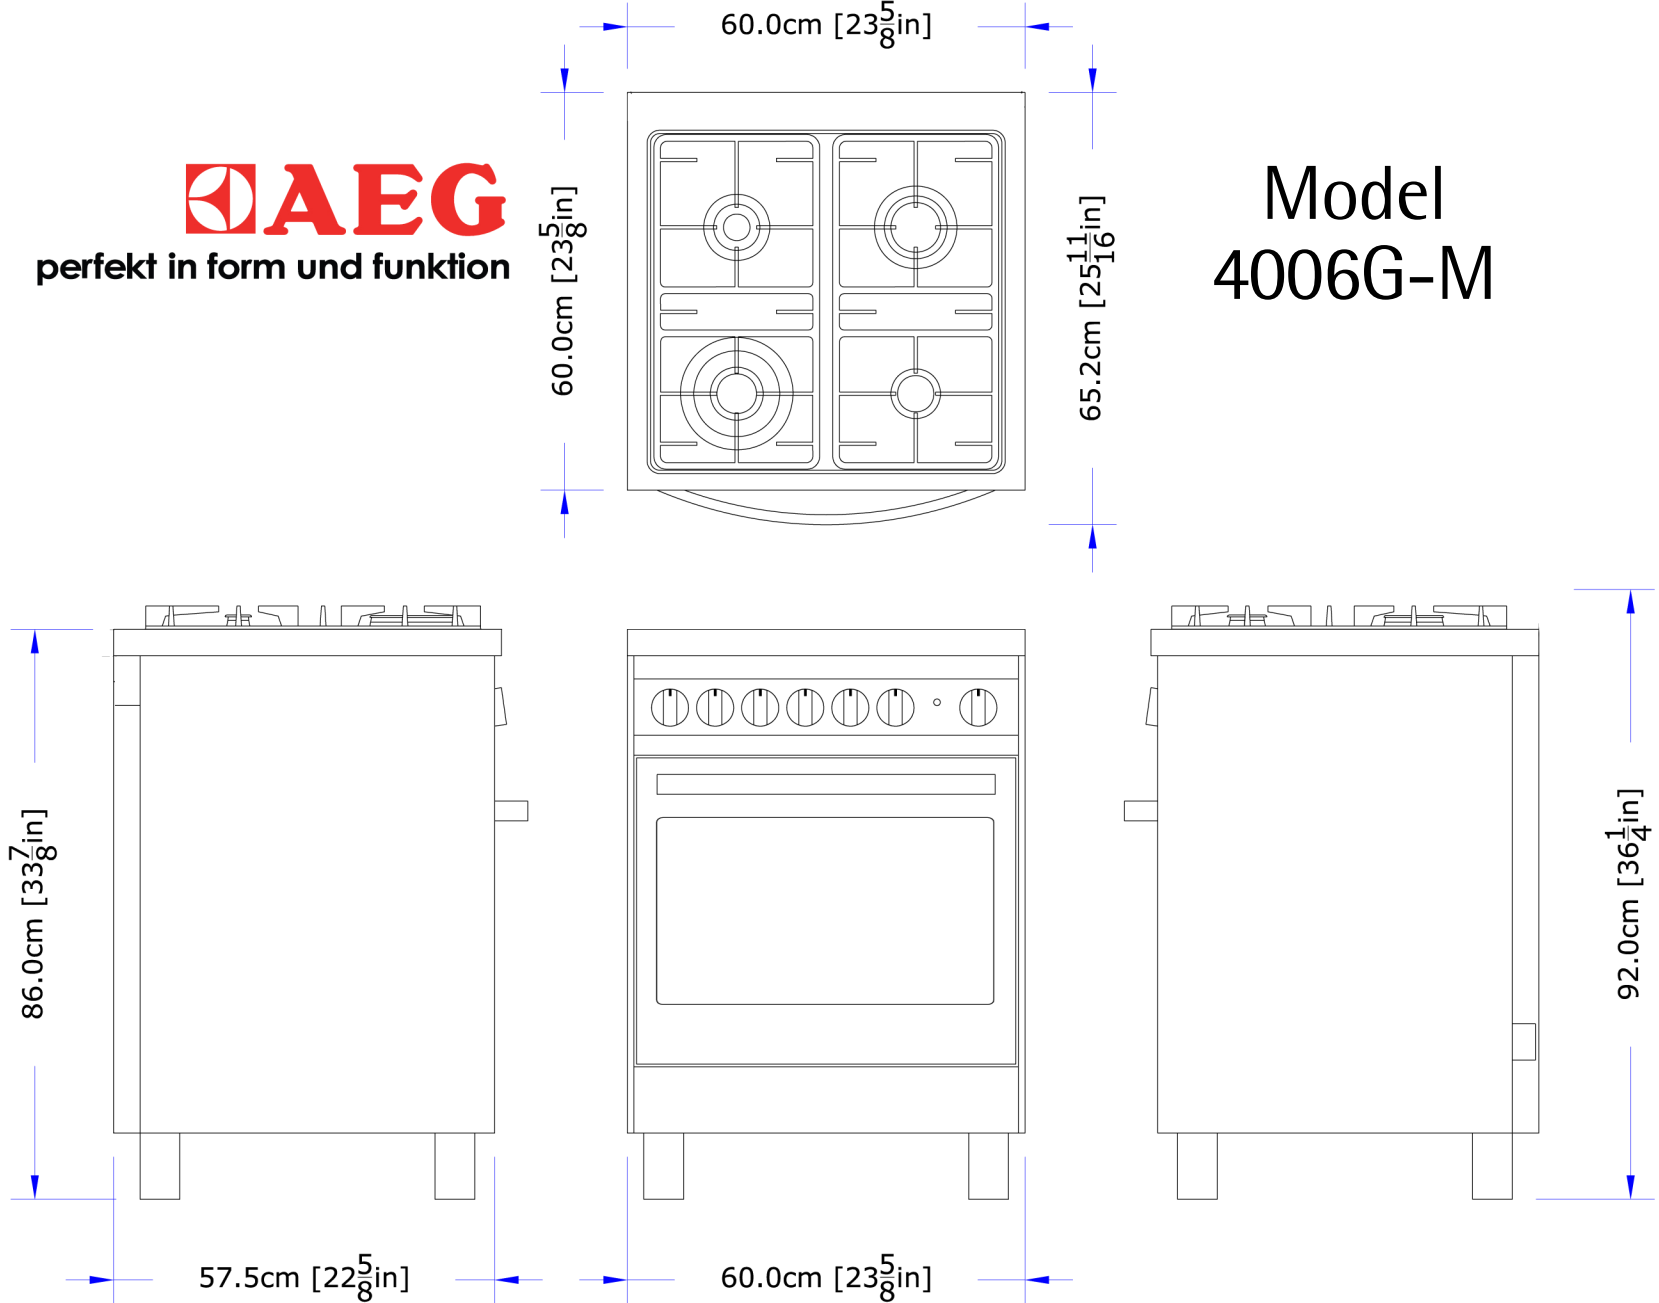

AEG
perfekt in form und funktion

Model
4006G-M

Minimum height shown.
Leg height is adjustable by an additional
5.5cm [2 ³/₁₆ in]
Specifications are subject to change without notice.
Unit dimensions may vary by ±3mm [1/8 in]