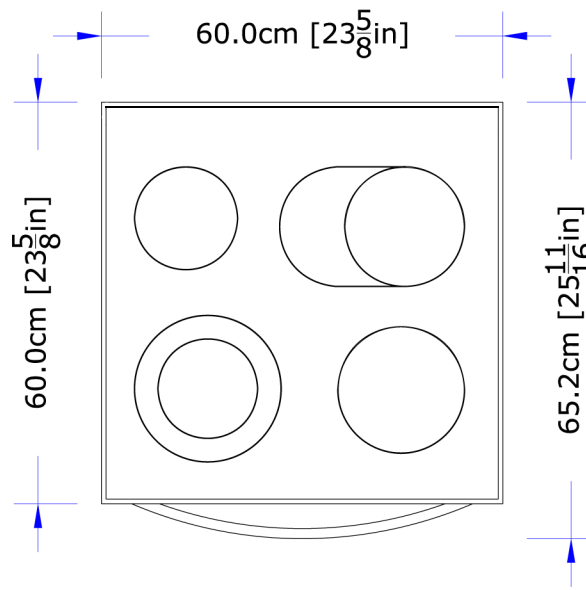

perfekt in form und funktion

Model  
C4026V-M

65.2cm [25<sup>11</sup>/<sub>16</sub>in]

57.5cm [22<sup>5</sup>/<sub>8</sub>in]

Minimum height shown.

Leg height is adjustable by an additional  
5.5cm [2 <sup>3</sup>/<sub>16</sub> in]

Specifications are subject to change without notice.

Unit dimensions may vary by ±3mm [1/8 in]