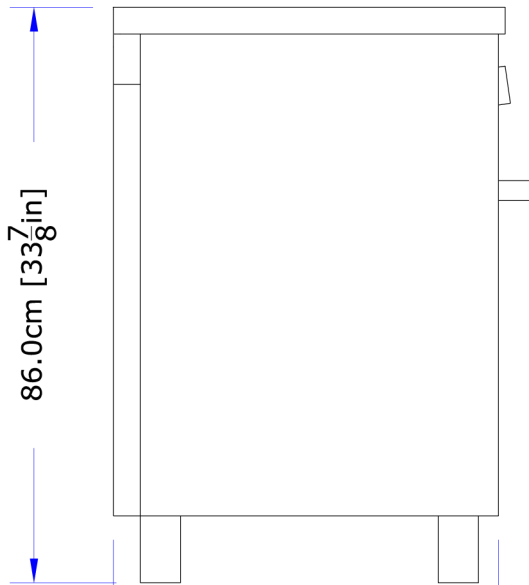

perfekt in form und funktion

Model  
C4026V-M

65.2cm [25<sup>11</sup>/<sub>16</sub>in]

57.5cm [22<sup>5</sup>/<sub>8</sub>in]

Minimum height shown.

Leg height is adjustable by an additional  
5.5cm [2 <sup>3</sup>/<sub>16</sub> in]

Specifications are subject to change without notice.

Unit dimensions may vary by ±3mm [1/8 in]