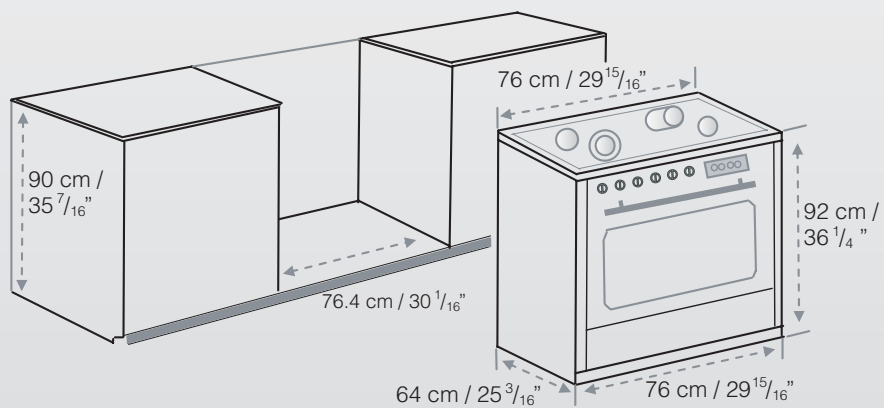

[ ELECTRIC RANGE - 3007VNM-M ]

ELECTRICAL REQUIREMENT:

208/230 Volt/60Hz 40 AMP

Dims: 92cm H x 76cm W x 60/64cm D  
36 1/4" H x 29 15/16" W x 23 5/8 / 25 3/16" D