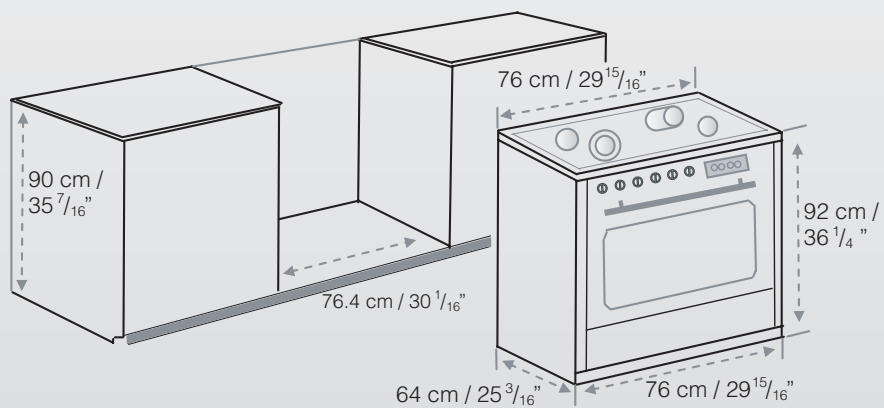

[ELECTRIC RANGE – SIC 76]

ELECTRICAL REQUIREMENT:

208/230 Volt/60Hz 40 AMP

Dims: 92cm H x 76cm W x 60/64cm D
36 1/4" H x 29 15/16" W x 23 5/8 / 25 3/16" D